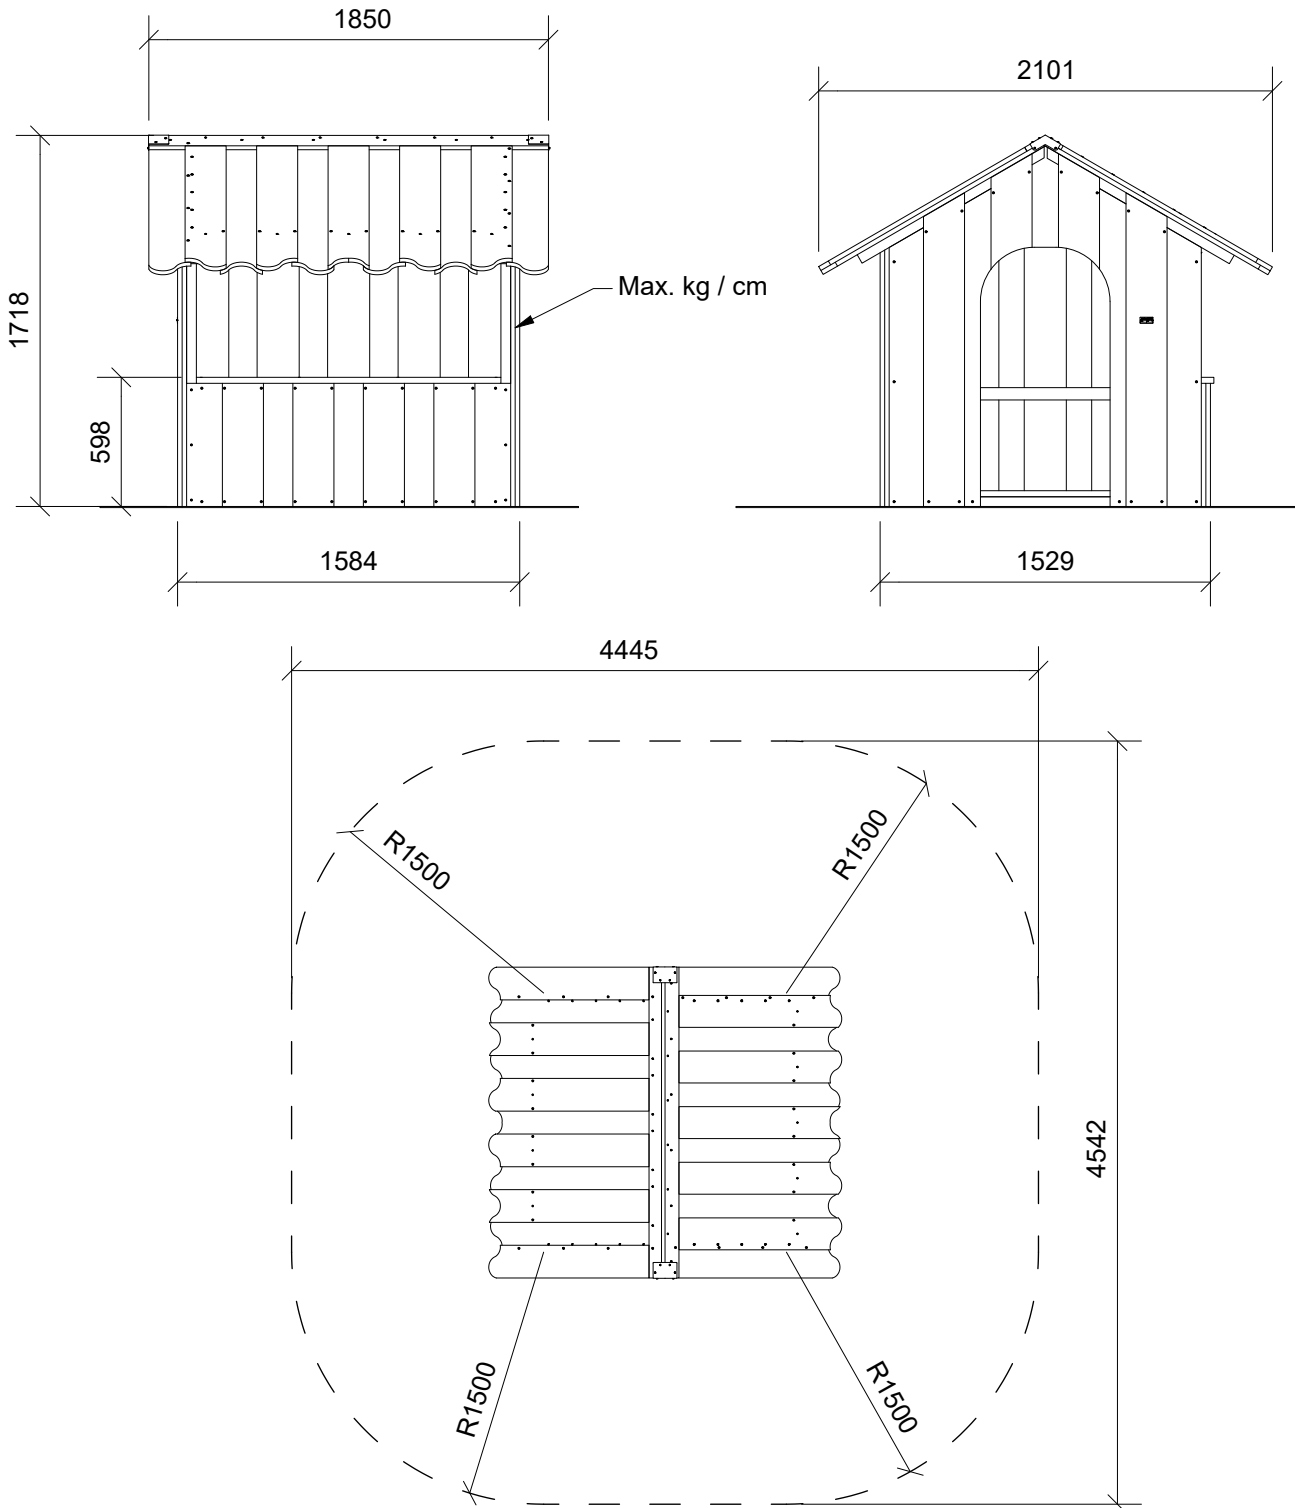

LE20005U  
LE20005

1/5

2

4h

1,85 x 2,1 x 1,7 m

~263 kg

144x42x161 cm

38 kg

Parts List

QTY	PART NO	DESCRIP.
1	D11872	1500x1200mm, Closed
1	D11869	1445x1668mm, Closed
1	D11870	1445x1668mm, With door
1	D11874	1500x591mm
1	D11875	1850x1227mm, Roof
1	D11876	1850x1227mm, Roof
1	D11879	1350x243x206
2	LE 15852	Bracket
1	D11877	1438x877mm, Floor
1	D11878	1438x727mm, Floor

Parts List		
QTY	PART NO	DESCRIP.
1	D11869	1445x1668mm, Closed
1	D11870	1445x1668mm, With door
1	D11872	1500x1200mm, Closed
1	D11874	1500x591mm
1	D11877	1438x877mm, Floor
1	D11878	1438x727mm, Floor
22	LE16185	Ø5x60 mm Ch

Parts List		
QTY	PART NO	DESCRIP.
1	D11875	1850x1227mm, Roof
1	D11876	1850x1227mm, Roof
2	LE 15852	Bracket
2	LE15901	3x16, PH
1	LE15910	Name tag
6	LE16182	Ø5x50mm
20	LE16186	6x100 Ch
12	LE16198	4x20mm PH