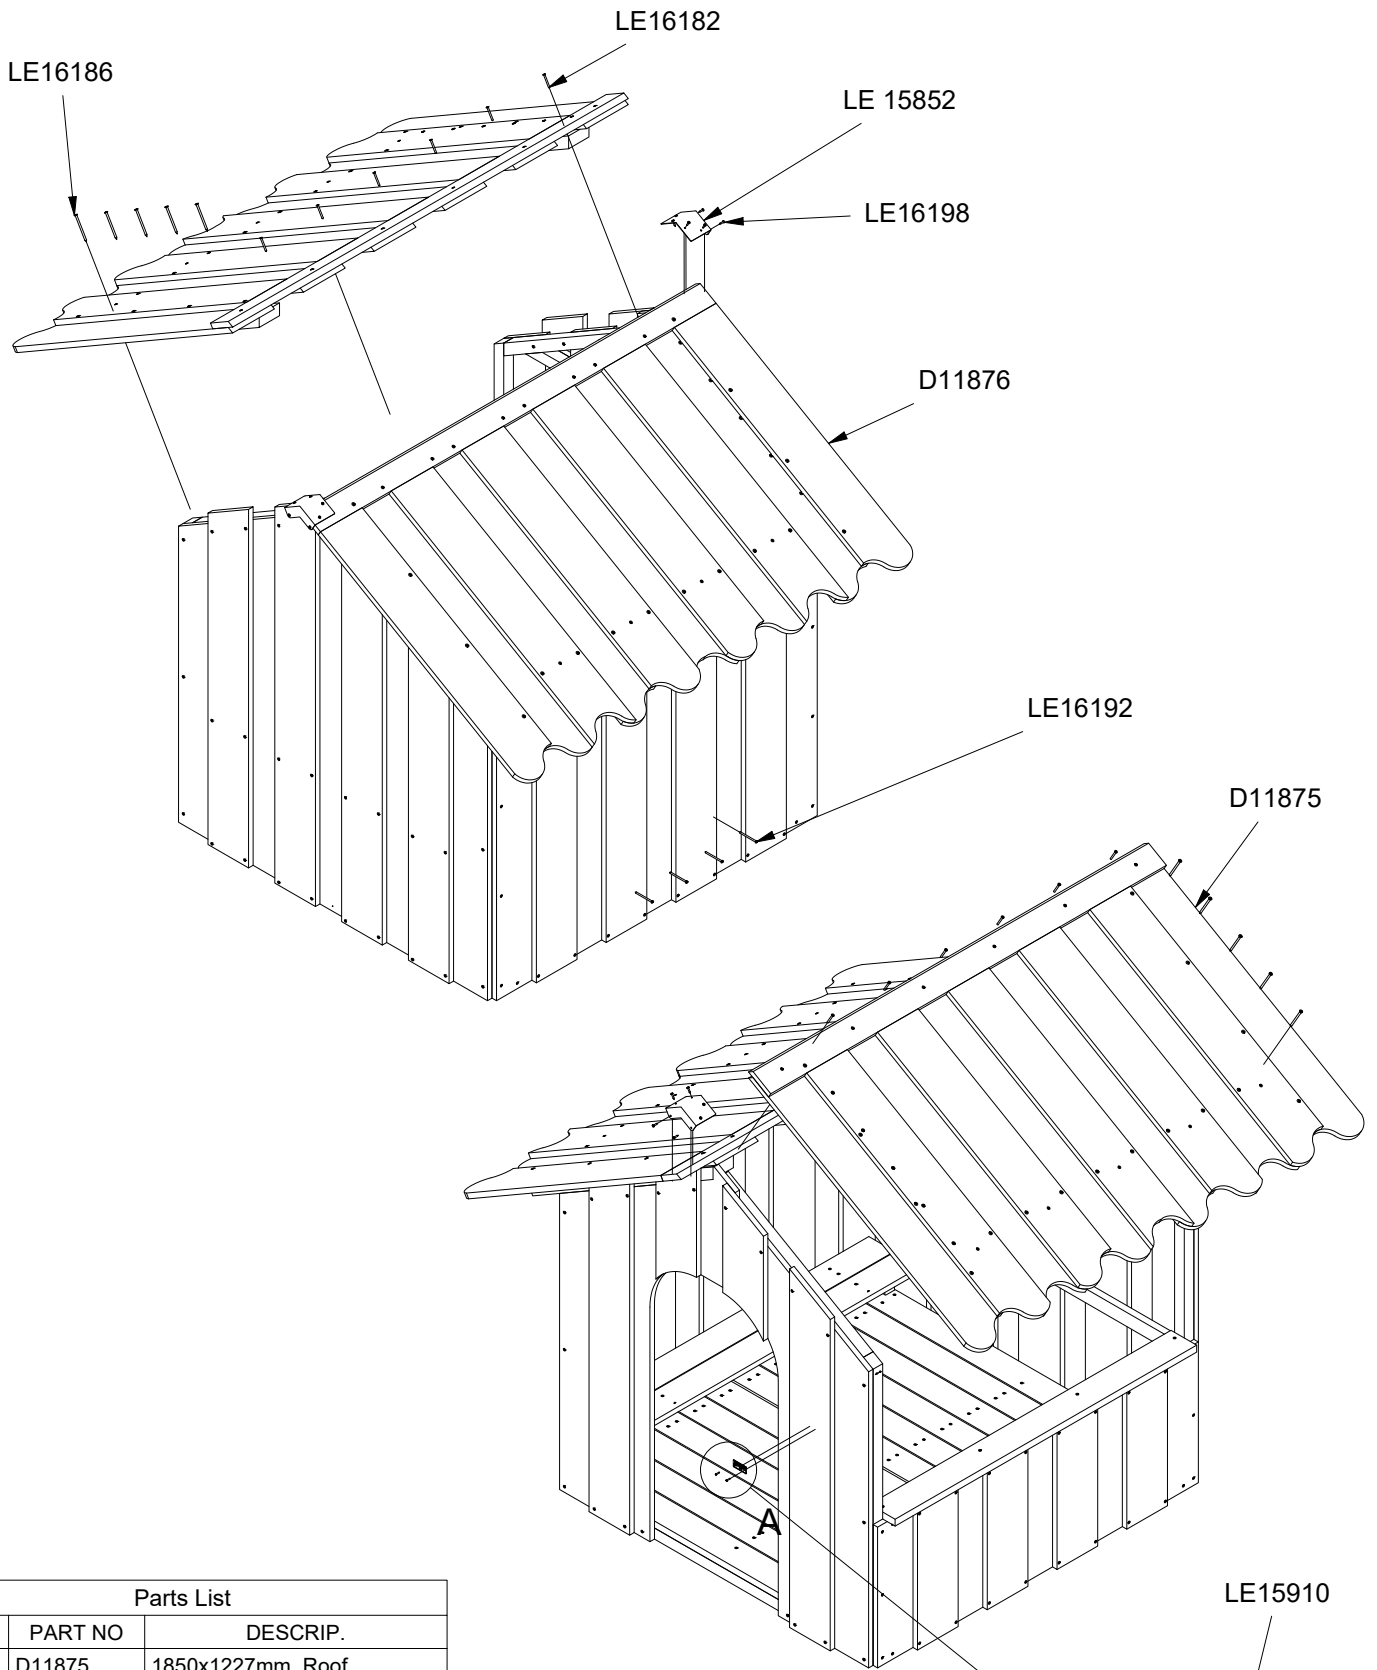

LE20005U  
LE20005

1/5

2

4h

1,85 x 2,1 x 1,7 m

~263 kg

144x42x161 cm

38 kg

Parts List

QTY	PART NO	DESCRIP.
1	D11872	1500x1200mm, Closed
1	D11869	1445x1668mm, Closed
1	D11870	1445x1668mm, With door
1	D11874	1500x591mm
1	D11875	1850x1227mm, Roof
1	D11876	1850x1227mm, Roof
1	D11879	1350x243x206
2	LE 15852	Bracket
1	D11877	1438x877mm, Floor
1	D11878	1438x727mm, Floor

Parts List		
QTY	PART NO	DESCRIP.
1	D11869	1445x1668mm, Closed
1	D11870	1445x1668mm, With door
1	D11872	1500x1200mm, Closed
1	D11874	1500x591mm
1	D11877	1438x877mm, Floor
1	D11878	1438x727mm, Floor
22	LE16185	Ø5x60 mm Ch

Parts List		
QTY	PART NO	DESCRIP.
1	D11875	1850x1227mm, Roof
1	D11876	1850x1227mm, Roof
2	LE 15852	Bracket
2	LE15901	3x16, PH
1	LE15910	Name tag
6	LE16182	Ø5x50mm
20	LE16186	6x100 Ch
12	LE16198	4x20mm PH