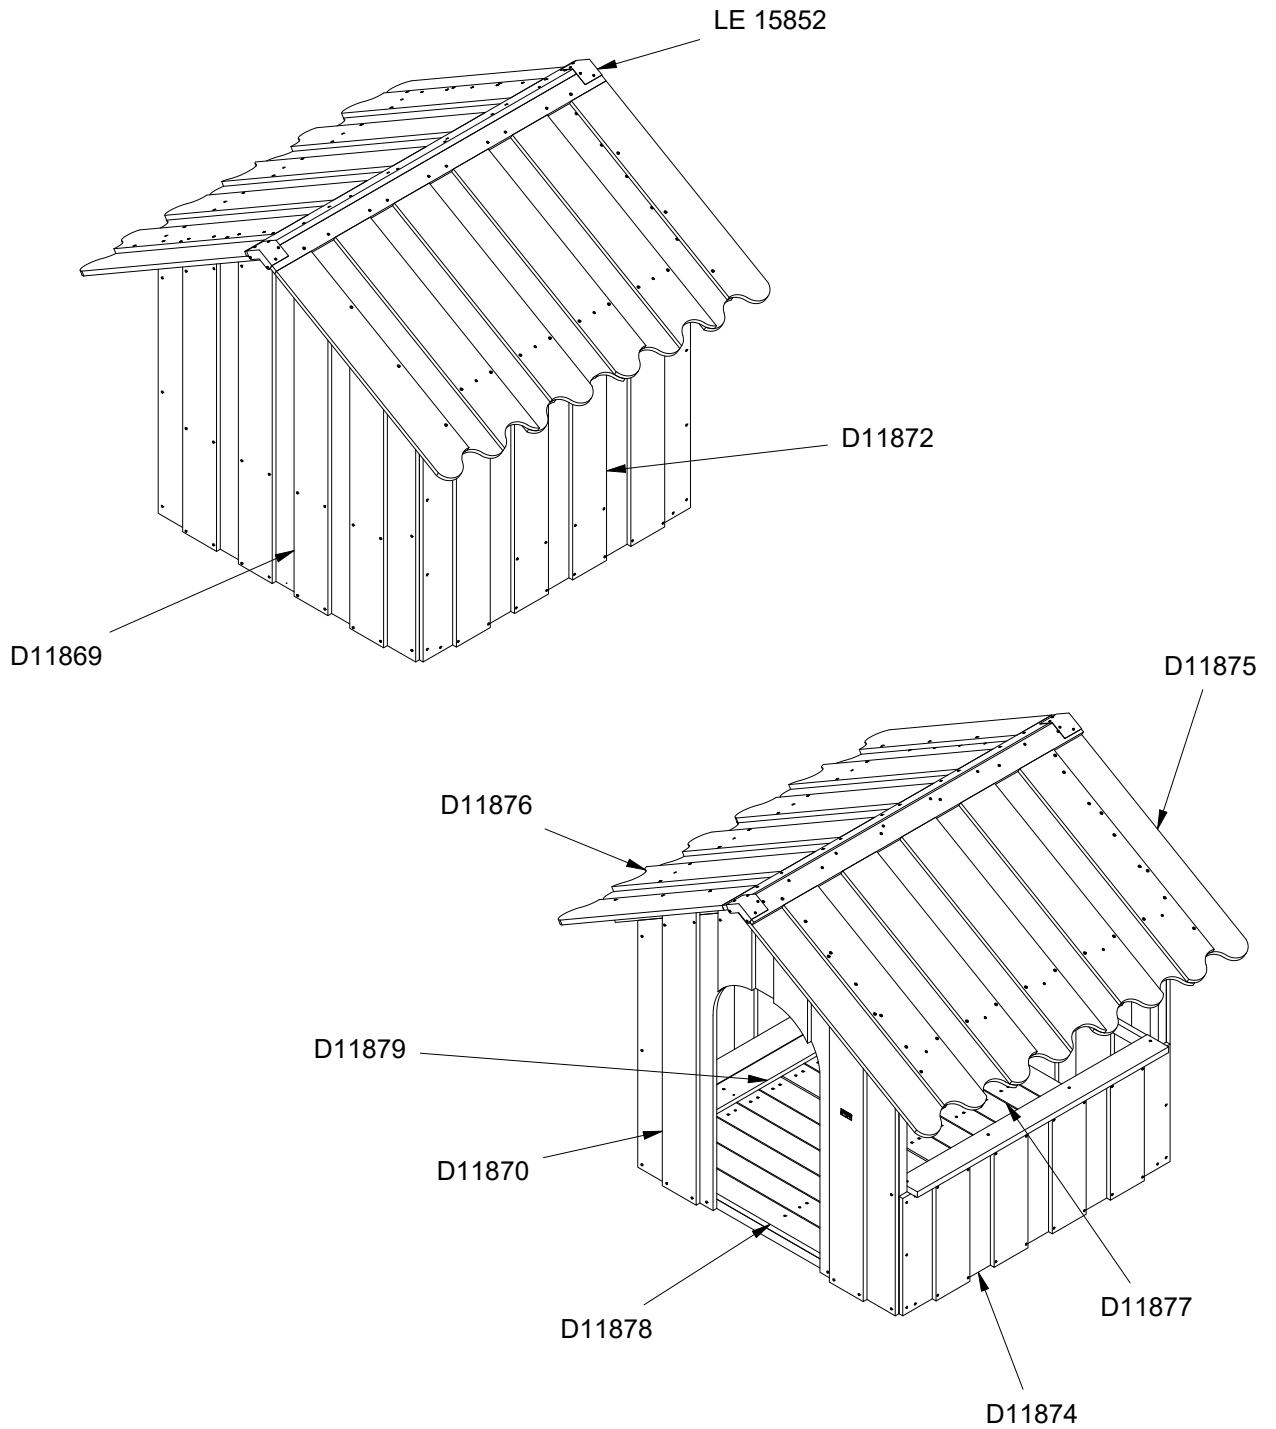

LE20005U  
LE20005

1/5

2

4h

1,85 x 2,1 x 1,7 m

~263 kg

144x42x161 cm

38 kg

Parts List

QTY	PART NO	DESCRIP.
1	D11872	1500x1200mm, Closed
1	D11869	1445x1668mm, Closed
1	D11870	1445x1668mm, With door
1	D11874	1500x591mm
1	D11875	1850x1227mm, Roof
1	D11876	1850x1227mm, Roof
1	D11879	1350x243x206
2	LE 15852	Bracket
1	D11877	1438x877mm, Floor
1	D11878	1438x727mm, Floor

Parts List		
QTY	PART NO	DESCRIP.
1	D11869	1445x1668mm, Closed
1	D11870	1445x1668mm, With door
1	D11872	1500x1200mm, Closed
1	D11874	1500x591mm
1	D11877	1438x877mm, Floor
1	D11878	1438x727mm, Floor
22	LE16185	Ø5x60 mm Ch

Parts List		
QTY	PART NO	DESCRIP.
1	D11875	1850x1227mm, Roof
1	D11876	1850x1227mm, Roof
2	LE 15852	Bracket
2	LE15901	3x16, PH
1	LE15910	Name tag
6	LE16182	Ø5x50mm
20	LE16186	6x100 Ch
12	LE16198	4x20mm PH