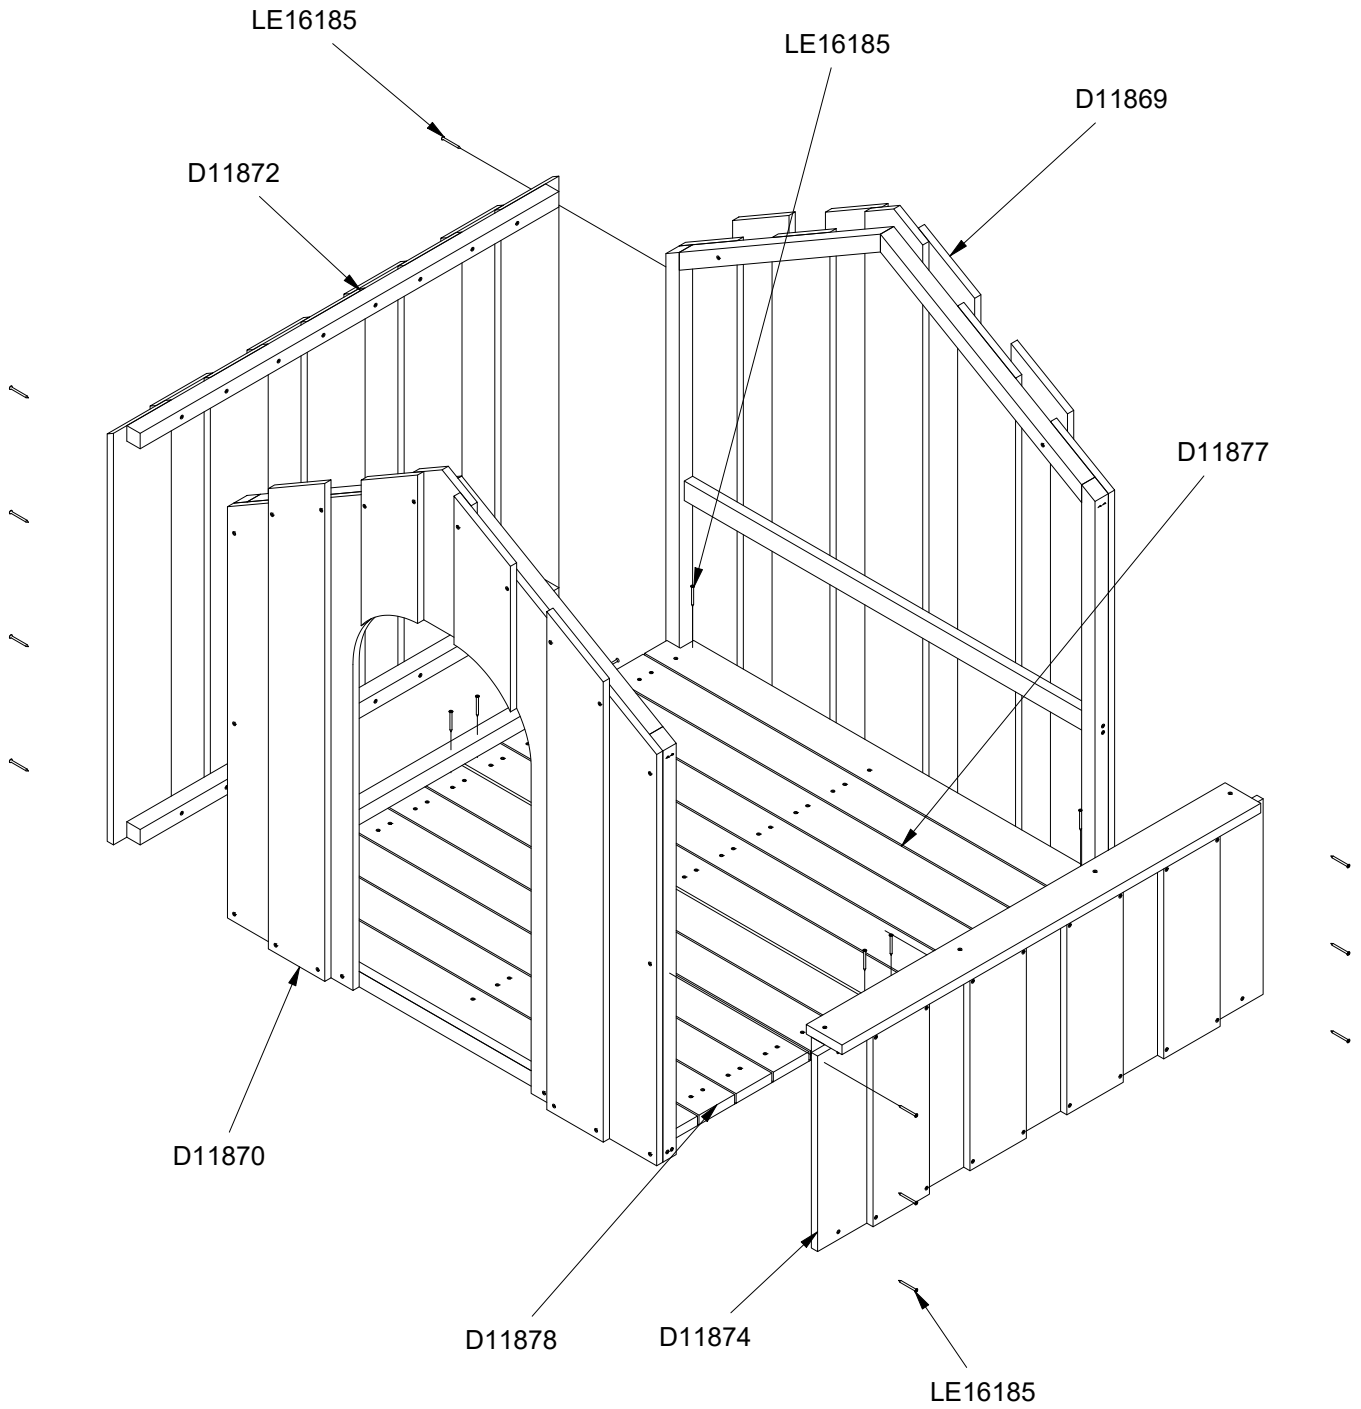

LE20005U  
LE20005

1/5

2

4h

1,85 x 2,1 x 1,7 m

~263 kg

144x42x161 cm

38 kg

Parts List

QTY	PART NO	DESCRIP.
1	D11872	1500x1200mm, Closed
1	D11869	1445x1668mm, Closed
1	D11870	1445x1668mm, With door
1	D11874	1500x591mm
1	D11875	1850x1227mm, Roof
1	D11876	1850x1227mm, Roof
1	D11879	1350x243x206
2	LE 15852	Bracket
1	D11877	1438x877mm, Floor
1	D11878	1438x727mm, Floor

Parts List		
QTY	PART NO	DESCRIP.
1	D11869	1445x1668mm, Closed
1	D11870	1445x1668mm, With door
1	D11872	1500x1200mm, Closed
1	D11874	1500x591mm
1	D11877	1438x877mm, Floor
1	D11878	1438x727mm, Floor
22	LE16185	Ø5x60 mm Ch

Parts List		
QTY	PART NO	DESCRIP.
1	D11875	1850x1227mm, Roof
1	D11876	1850x1227mm, Roof
2	LE 15852	Bracket
2	LE15901	3x16, PH
1	LE15910	Name tag
6	LE16182	Ø5x50mm
20	LE16186	6x100 Ch
12	LE16198	4x20mm PH